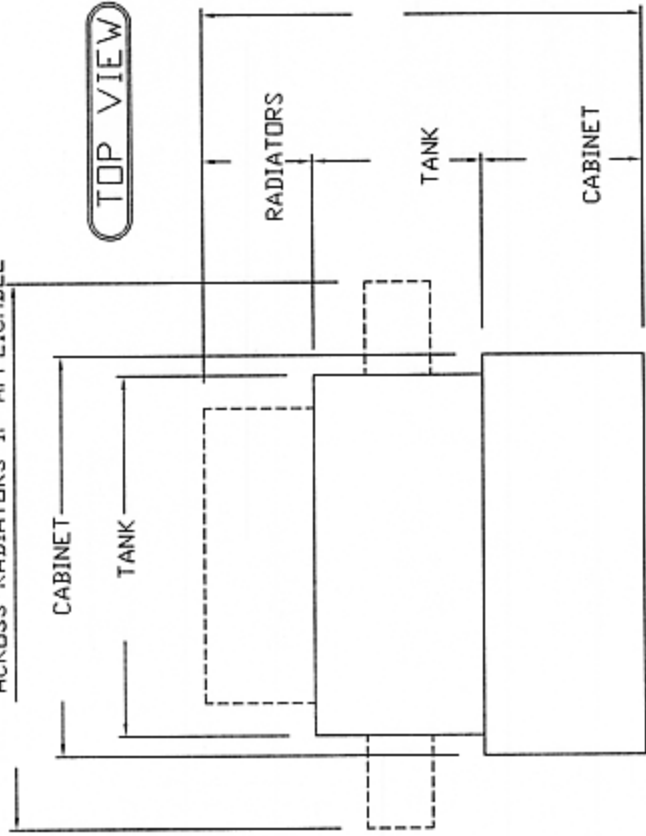

ACROSS RADIATORS IF APPLICABLE

TOP VIEW

CABLE ENTRANCE DETAIL

SPECIFICATIONS

VOLTAGE RATING	KVA:
HV:	LV:

TEMPERATURE RISE:	65°C
CONDUCTOR:	CU OR AL

FEATURES

- YES NO
- DEAD FRONT
- FUSES? WHAT TYPE: -----
- SWITCHES? WHAT TYPE: -----
- LIQUID TEMPERATURE
- LIQUID LEVEL GAUGE
- PRESSURE VACUUM

COMMENTS: -----

FRONT VIEW

SUNBELT  
TRANSFORMER

CUSTOMER

TITLE: Radial Feed with Separate HD Bushing

DATE:	SCALE:	DRAWN BY:	APPROVED:	DRAWING NO:
	NONE			